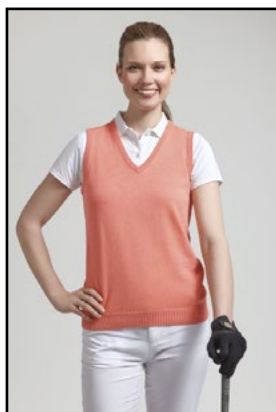

g.ASTRID
LKC2442SO-AST

100% supersoft cotton v-neck slipover.
Self colour Glenmuir 1891/icon embroidery
above right welt.

S-XL

PRICE: €

	S	M	L	XL
GARNET				
CORAL				
NAVY				
BLACK