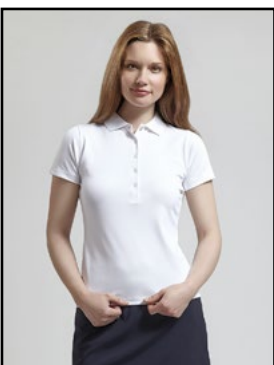

g.PALOMA
LSP2540-PALO

100% performance polyester pique solid colour stretch polo shirt with ribbed collar and extended button placket. Moisture wicking, breathable and quick dry. Glenmuir icon embroidery above right hem. Glenmuir 1891 engraved buttons.

S-XXL
(selected colours available in XS)

PRICE: €

	XS	S	M	L	XL	XXL
CORAL PUNCH						
GARNET						
NAVY						
BLACK						
WHITE