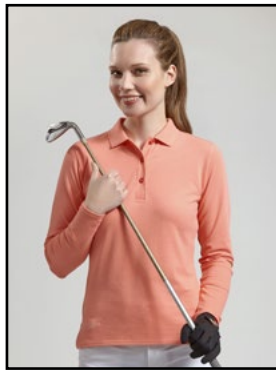

g.TESS
LSC2412-TESS

95% cotton 5% elastane stretch baby pique shaped fit solid colour, long sleeve polo shirt with ribbed collar. Self colour Glenmuir 1891/icon embroidery above right hem. Glenmuir 1891 engraved buttons.

S-XL

PRICE: €

	S	M	L	XL
CORAL				
SPEARMINT				
BLACK				
WHITE				

LADIES' KNITWEAR