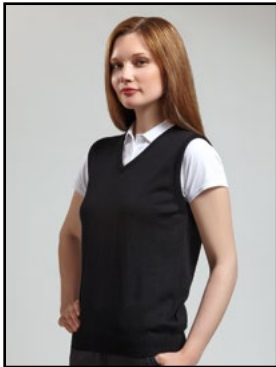

S-XXL

PRICE: €

	S	M	L	XL	XXL
GARNET					
RASPBERRY					
HELIO					
NAVY					
BLACK					

**g.MAYA**  
LKM2471VN-MAYA

100% extra fine merino v-neck sweater.

XS-XL

PRICE: €

	XS	S	M	L	XL
GARNET					
VEGAS MARL					
DARK NAVY					
PARADISE					
BLACK					
LIGHT GREY					