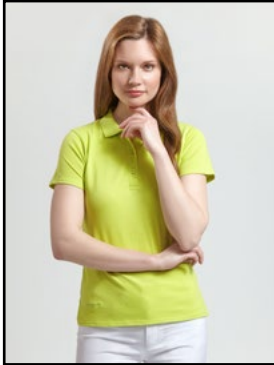

### LADIES' SHIRTS

**g.SOPHIE**  
LSC2241-SOPH

95% cotton 5% elastane stretch baby pique shaped fit solid colour polo with ribbed collar. Self colour Glenmuir 1891/icon embroidery above right hem. Glenmuir 1891 engraved buttons.